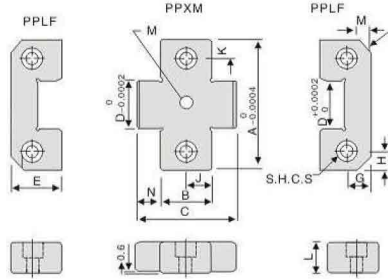

多板定位鎖 PPLF... PPXM... Locking block sets

Material	Hardness
M材質	硬度
8620鋼/brass	HRC50° ~56°

Inch

型號/Type		尺寸/dimension													Price 單價(¥)	
FEMALE	X-STYLE	A	B	C	D	E	內六角螺絲 S.H.C.S		G	H	J	K	L	M		N
PPLF-0001	PPXM-1001	1.5000	.850	1.470	.5000	.870	1/4-20 x 3/4	.281	.281	.425	.281	.620	.19	.310	.2500	
(2REQ'D.)	PPXM-2001		1.350	1.970												
PPLF-0002	PPXM-1002	2.0000	.850	1.470	.6800	.870	1/4-20 x 3/4	.375	.375	.425	.375	.620	.19	.310	.2500	
(2REQ'D.)	PPXM-2002		1.350	1.970												
PPLF-0003	PPXM-1003	3.0000	.850	1.950	1.0000	1.370	3/8-16 x 1	.668	.375	.425	.375	.745	.19	.550	.3750	
(2REQ'D.)	PPXM-2003		1.350	2.450												
PPLF-0004	PPXM-2004	4.0000	1.350	1.890	1.3750	1.870	3/8-16 x 1	.875	.625	.675			.50	.770	.3750	
(2REQ'D.)	PPXM-3004		1.850	3.390												
PPLF-0005	PPXM-2005	5.0000	1.350	2.890	1.7500	1.870	1/2 x 13 x 1/4	.875	.750	.675	.750	1.120	.50	.770	.5000	
(2REQ'D.)	PPXM-3005		1.850	3.390												